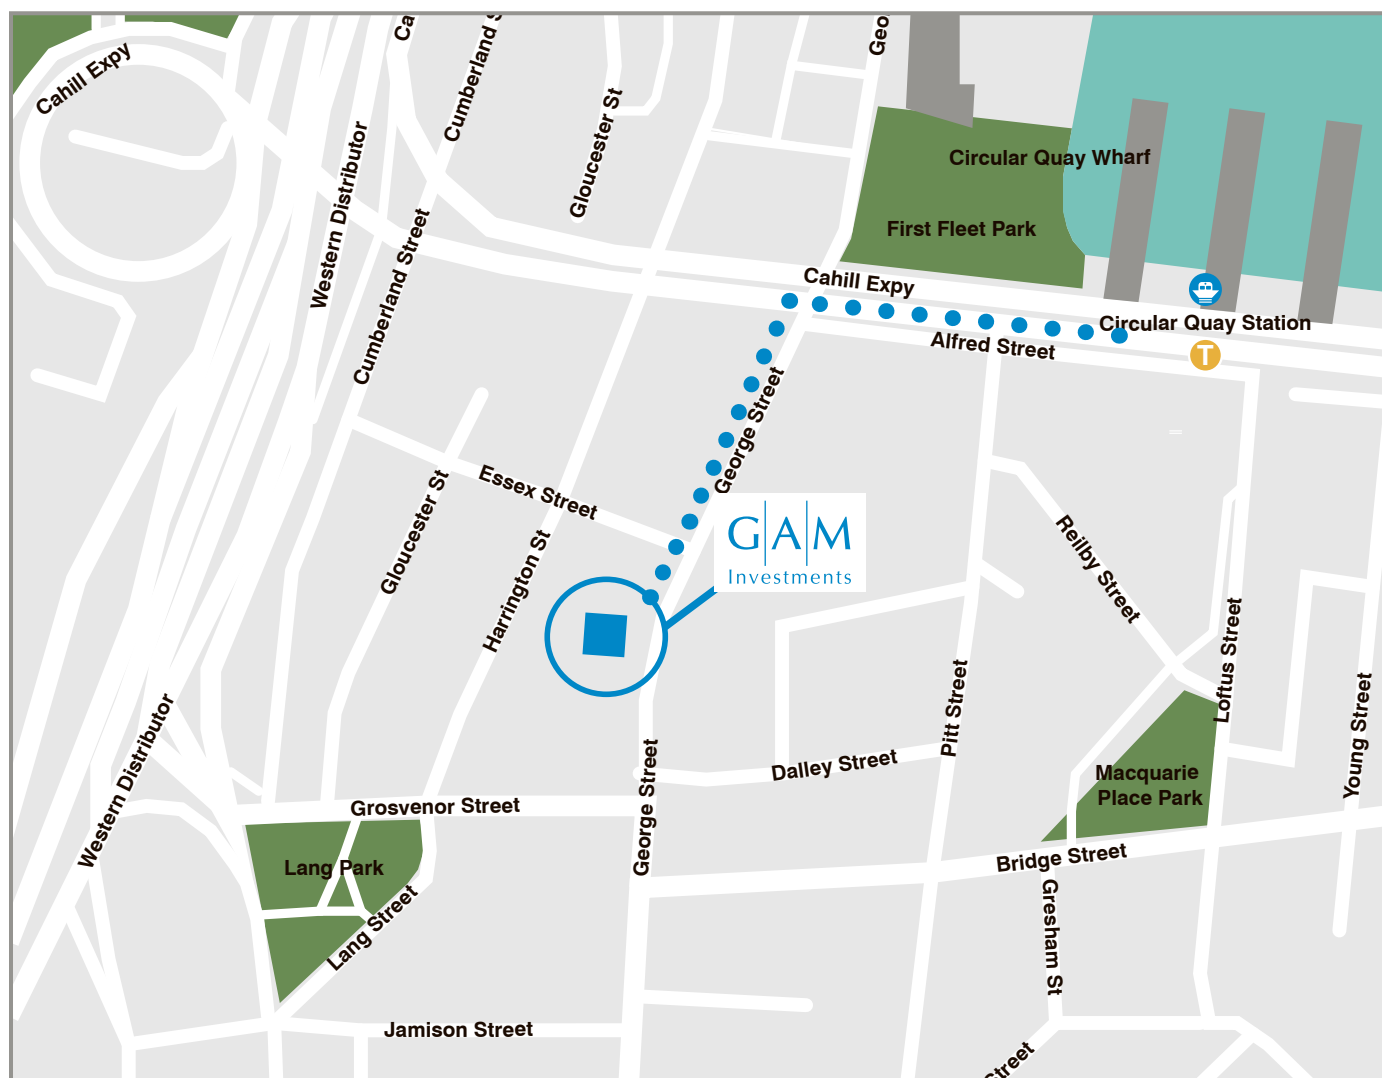

How to find us

GAM Investments (Australia) Pty Ltd

Level 39, 225 George Street
Sydney NSW 200
Australia

T +61 (2) 8277 4132

By air

Sydney Airport (9km)
All airlines serve Sydney
Sydney Airport: 40 min by taxi

By train

From Sydney Airport take T8 toward City Circle.
Disembark at Circular Quay station and the office is a
3 minute walk. Sydney Airport: 20 min by train