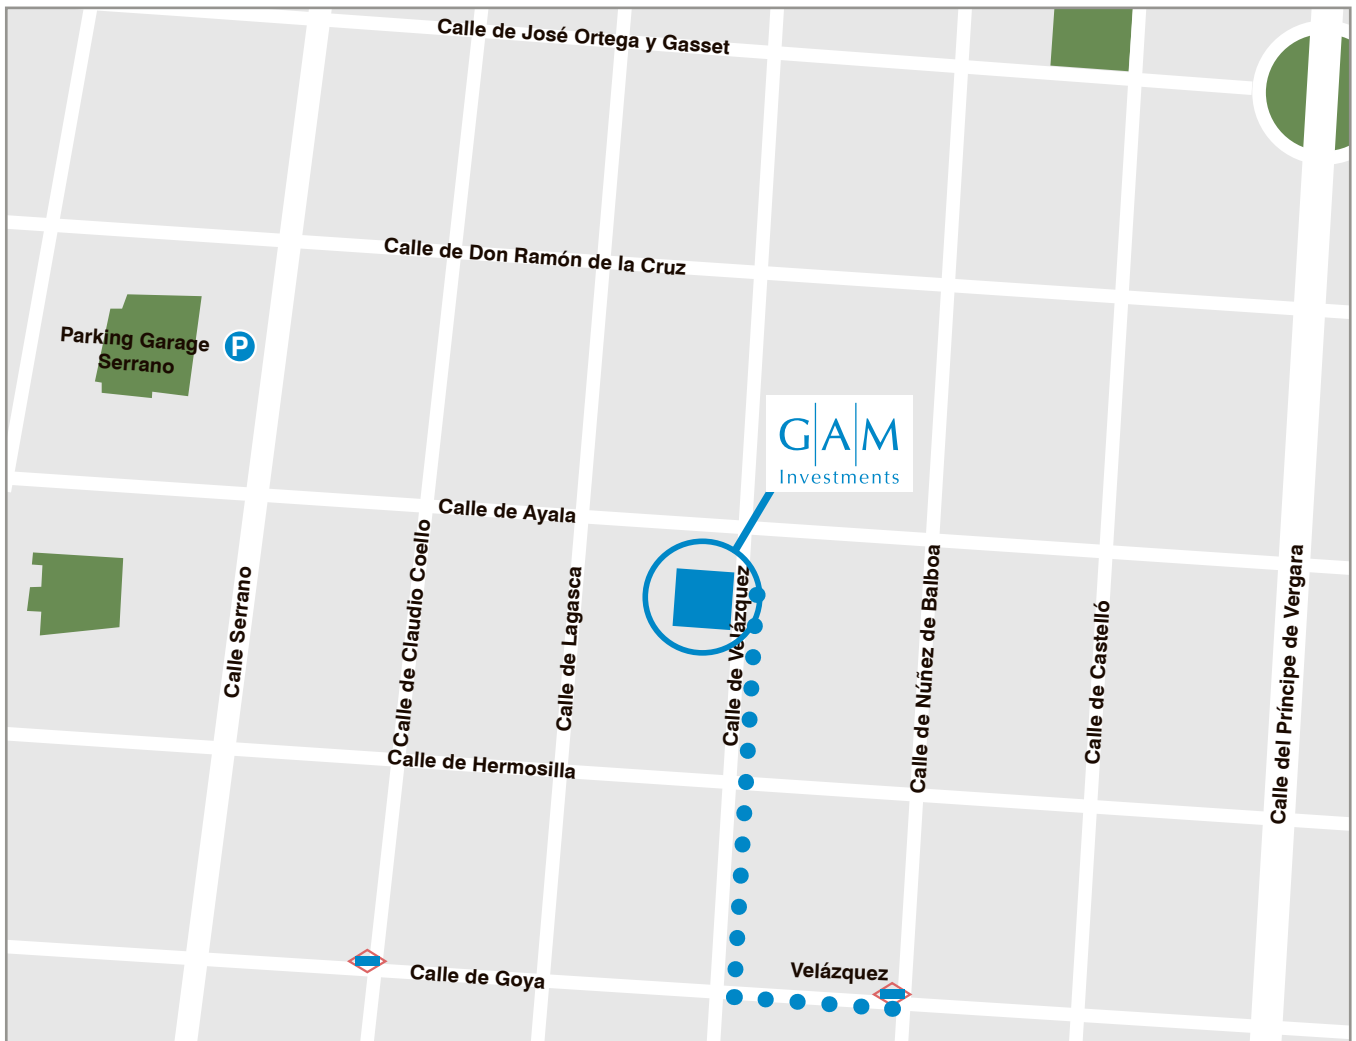

## How to find us

#### By air

Madrid-Barajas Adolfo Suarez Airport (12km).  
25 to 35 min by taxi (flat fee EUR 30)  
Numerous airlines serve Madrid

#### By train

30 min train + 15 min walking  
Only from Terminal 4  
Station: Recoletos

#### By subway

40 min. Pink line number 8 to Nuevos Ministerios  
Change to dark blue line number 10 to Alonso  
Martínez  
Change to brown line number 4 to Velázquez.