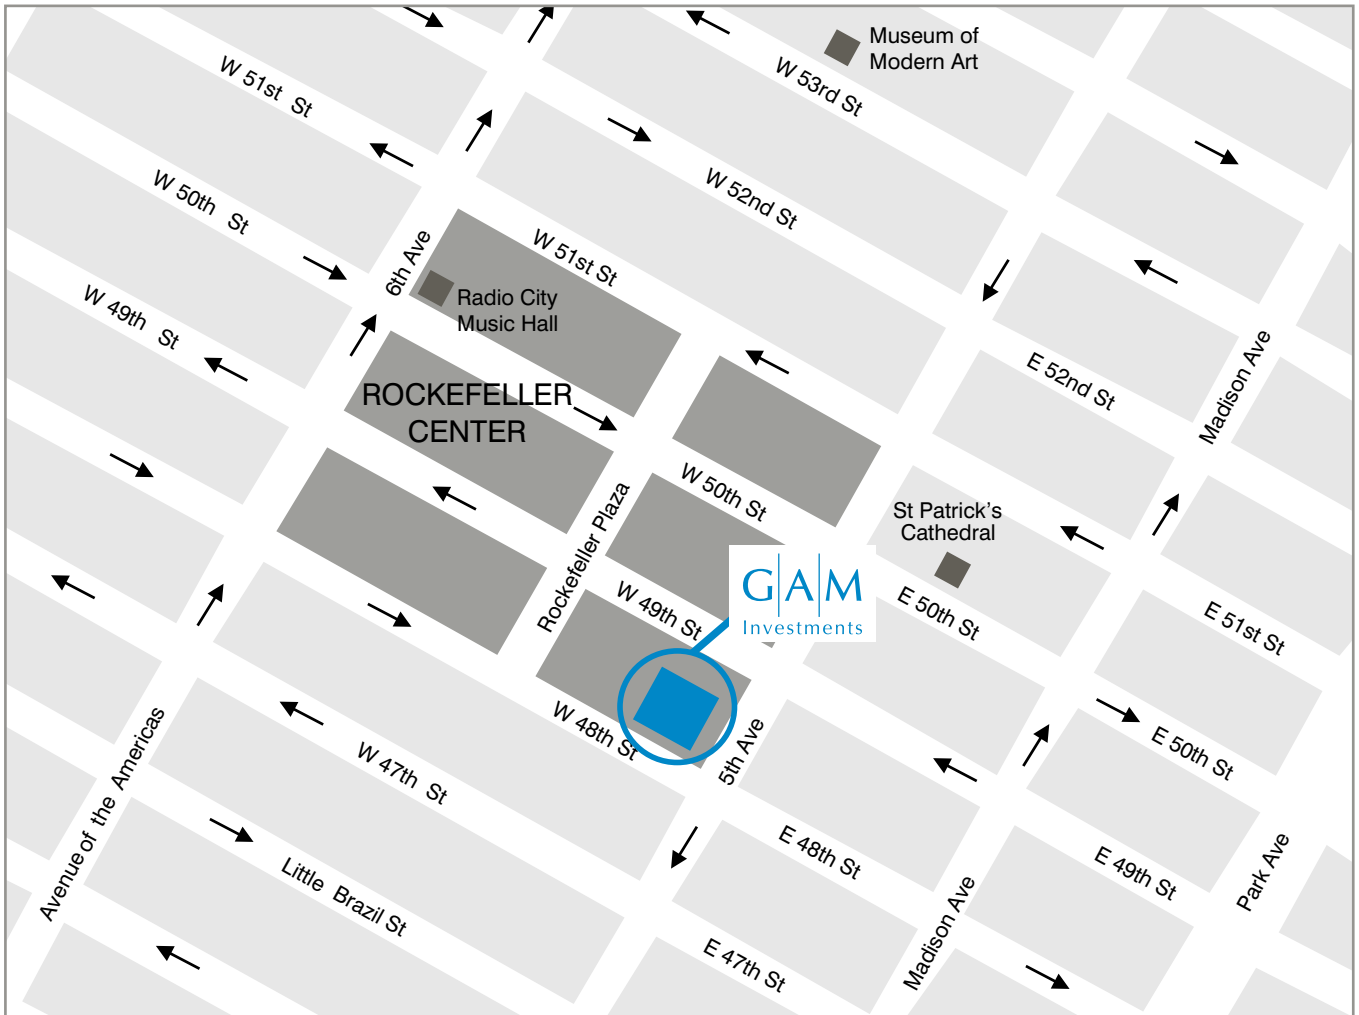

NEW YORK

How to find us

GAM USA Inc.

600 Fifth Avenue, Suite 200
(48th Street between 5th and 6th Avenues)
New York, NY 10020

T: +1 212 407 4600
F: +1 212 407 4684

Our office is approximately a ten minute walk from Grand Central Station.

By subway

- B D F M** to 47th–50th Street – Rockefeller Center.
- N R Q** to 49th Street.
- 1** to 50th Street.

By car

GAM is located at 48th Street and Rockefeller Plaza (between 5th and 6th Avenues).

By train