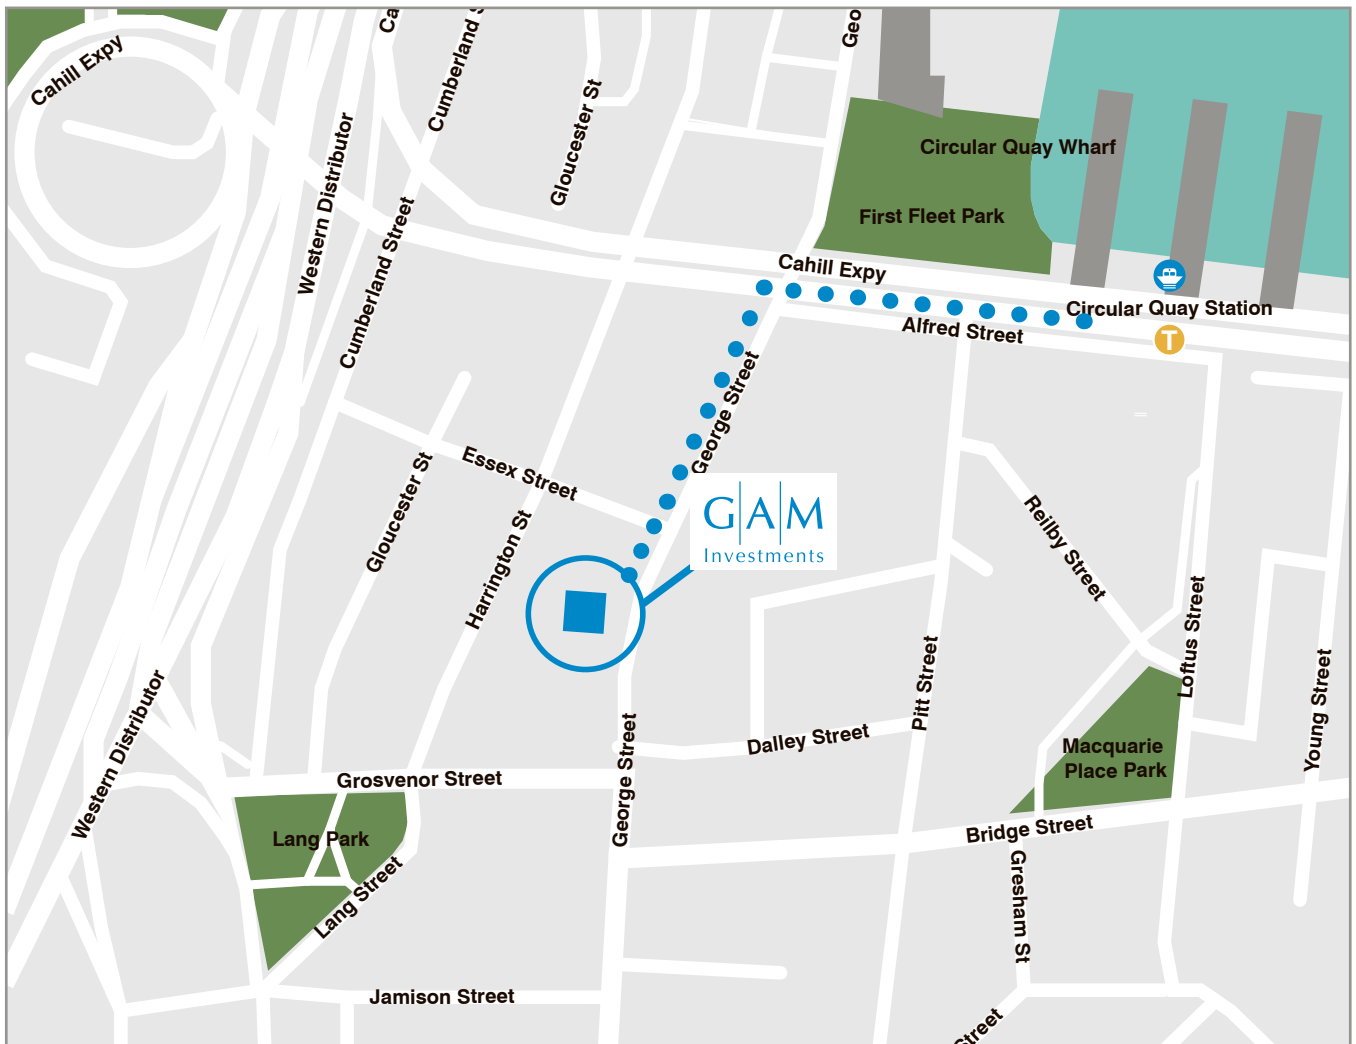

SYDNEY

How to find us

GAM Investments (Australia) Pty Ltd

Level 39, 225 George Street
Sydney NSW 200
Australia

T: +61 (2) 9135 3922

By air

Sydney Airport (9km)
All airlines serve Sydney
Sydney Airport: 40 min by taxi

By train

From Sydney Airport take T8 toward City Circle.
Disembark at Circular Quay station and the office is a
3 minute walk. Sydney Airport: 20 min by train