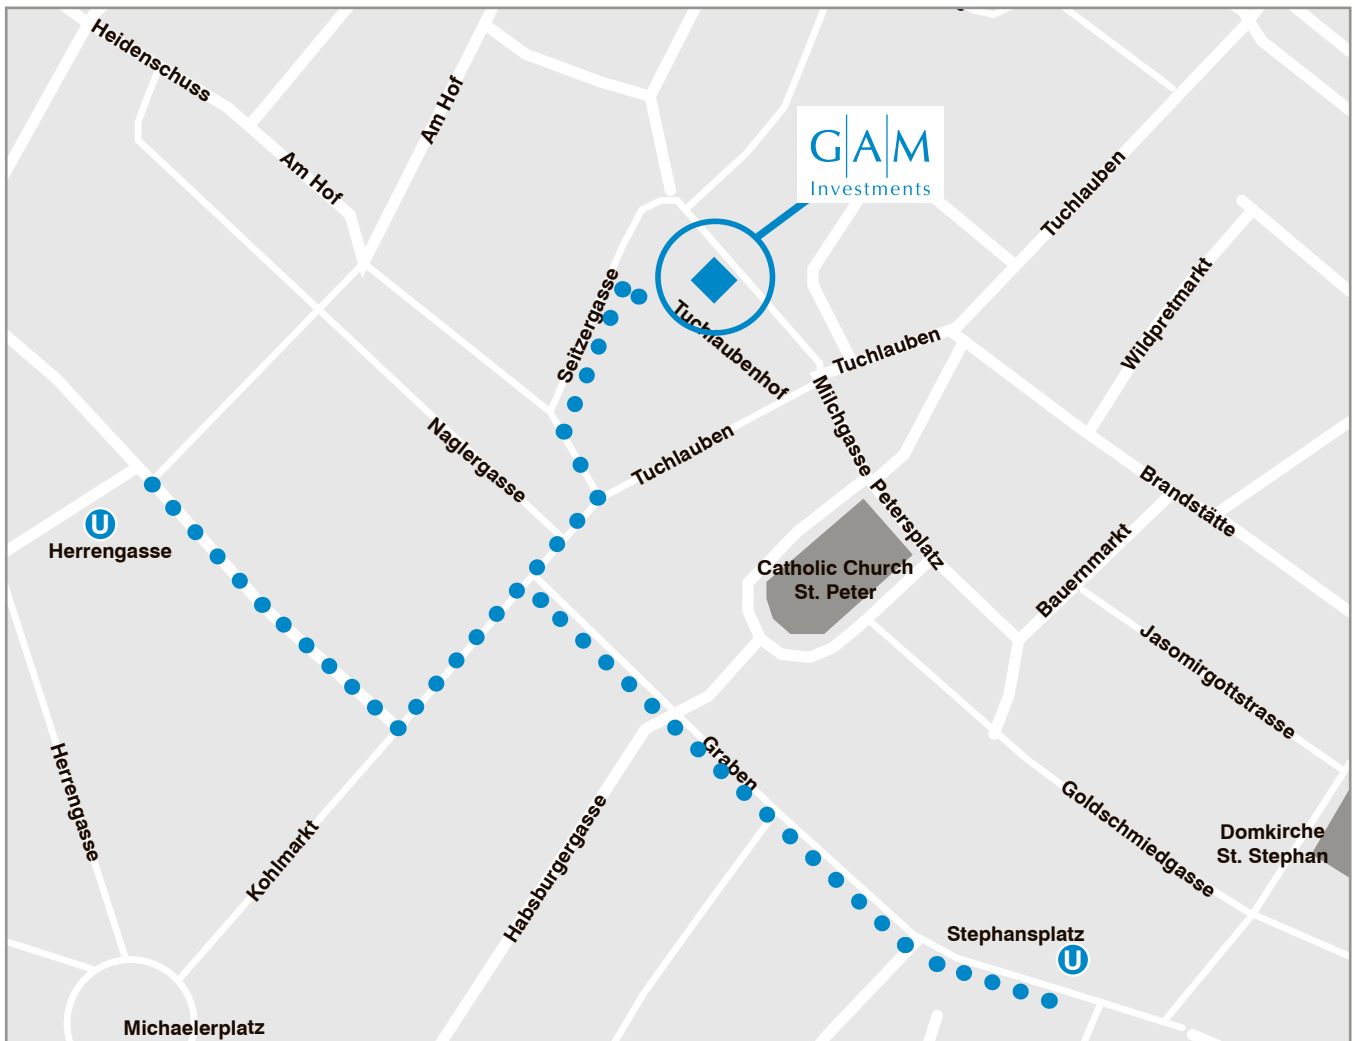

# VIENNA

## How to find us

#### By air

Vienna International Airport (19km)  
Numerous airlines serve Vienna  
Airport Wien-Schwechat: 35min by Taxi

#### By subway

U1 / U3 Lines, Stephansplatz / Herrengasse